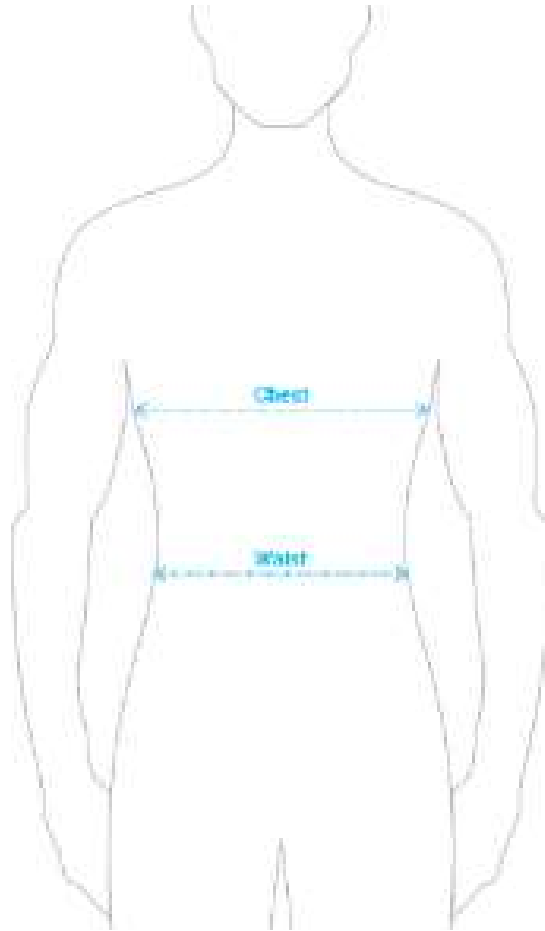

CYSA Uniform Sizing

Jerseys

Jersey Size	Chest Measurement (Under Arms)
YXXS	21"-23"
YXS	22"-24"
YS	25"-27"
YM	28"-30"
YL	31"-33"
YXL	33"-35"
AS	34"-36"
AM	38"-40"
AL	42"-44"
AXL	46"-48"

If any part of the uniform does not fit well enough upon delivery, parents/guardians may choose to work directly with the vendor to obtain a replacement at their own cost. CYSA will not be involved in uniform replacement orders.

Shorts

Shorts Size	Waist Measurement
YXXS	19"-21"
YXS	21"-23"
YS	23"-25"
YM	25"-27"
YL	27"-29"
YXL	29"-31"
AS	28"-30"
AM	32"-34"
AL	36"-38"
AXL	40"-42"

Socks

Socks Size	Sock Size	Girl's Shoe Size	Boy's Shoe Size	Women's Shoe Size	Men's Shoe Size	Tube Sizes
XS	3-5	7-13	N/A	N/A	N/A	14"-16"
S	6-8	13-6	9-4	4-6	N/A	19"-20"
M	9-11	6-9	4-9	6-9	4.5-9	23"-24"
L	10-13	N/A	N/A	10-13	9-12	29"-30"